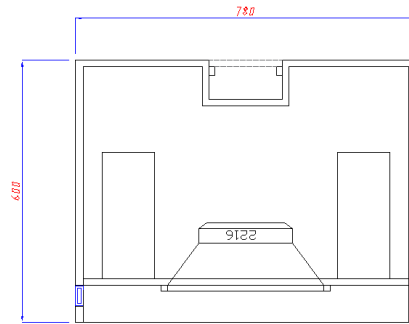

### Features

- ▶ Hi fidelity
- ▶ Fine component
- ▶ Easy to rigging
- ▶ Heavy duty grill
- ▶ Durable finish
- ▶ 5 years warranty

This series is specially made for installation and system consists of passive 2ways. Enclosure and all components are defined with new ideas and research of new technology to improve line array speaker system's problem. To meet line array's formula enclosure design has been changed dramatically and in waveguide function changed to the top combination between each enclosure. Especially this Line series have passive crossover inside, it makes easy to build system about the amplifier and crossover. To carry out even and wider dispersion in the site of venue this system has horizontal, 148° it is very unique feature in this market and competitors. And all cabinets use water based paint to keep earth's good environment to prevent pollution emission. We are very proud of this system to produce and provide to the customers.

System	2ways passive
Components	Hi:1.5"compression driver, Low:8" woofer
Voice coil diameter	Hi:75mm, Low:60mm
Voice coil material	Copper
Magnetic material	Hi-Neodymium Low-Ferrite
Impedance	16Ω(each 8":16Ω, serial connection)
Coverage	Horizontal-128, Vertical-not to define it with one box
Sensitivity	106 dB @1m/1watt
Maximum SPL	130dB SPL
Powerhandling	400watts@AES
Enclosure shape	Trapezoidal
Enclosure material	Plywood
Rigging point	Customized for line type rigging
Paint	Water based coating
Finish	Texture
Dimensions	780x230x379mm(WHD)
Weight	31Kg

### Specification

System	woofer
Component	15"woofer
Voice coil diameter	100mm
Voice coil material	Copper
Magnetic material	Ferrite
Impedance	4Ω
Coverage	Horizontal-360, Vertical-360
Sensitivity	99 dB @1m/1watt
Maximum SPL	128dB SPL
Powerhandling	700watts@AES
Enclosure shape	Rectangle
Enclosure material	Plywood
Rigging point	Customized for line type rigging
Paint	Water based coating
Finish	Texture
Dimensions	780x550x600mm(WHD)
Weight	37.5Kg
Options	96Khz DSP+Digital amplifier module