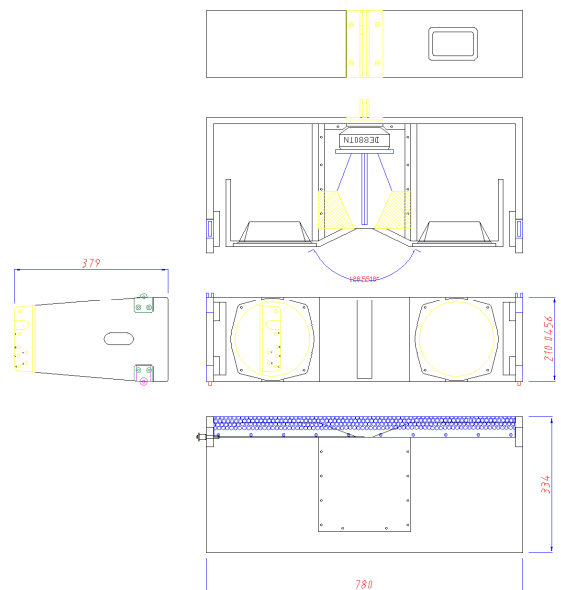

### Features

- ▶ Hi fidelity
- ▶ Fine component
- ▶ Easy to rigging
- ▶ Heavy duty grill
- ▶ Durable finish
- ▶ 5 years warranty

This series is specially made for installation and system consists of passive 2ways. Enclosure and all components are defined with new ideas and research of new technology to improve line array speaker system's problem. To meet line array's formula enclosure design has been changed dramatically and in waveguide function changed to the top combination between each enclosure. Especially this Line series have passive crossover inside, it makes easy to build system about the amplifier and crossover. To carry out even and wider dispersion in the site of venue this system has horizontal, 148° it is very unique feature in this market and competitors. And all cabinets use water based paint to keep earth's good environment to prevent pollution emission. We are very proud of this system to produce and provide to the customers.

System	2ways passive
Components	Hi:1.5"compression driver, Low:8" woofer
Voice coil diameter	Hi:75mm, Low:60mm
Voice coil material	Copper
Magnetic material	Hi-Neodymium Low-Ferrite
Impedance	16Ω(each 8":16Ω, serial connection)
Coverage	Horizontal-128, Vertical-not to define it with one box
Sensitivity	106 dB @1m/1watt
Maximum SPL	130dB SPL
Powerhandling	400watts@AES
Enclosure shape	Trapezoidal
Enclosure material	Plywood
Rigging point	Customized for line type rigging
Paint	Water based coating
Finish	Texture
Dimensions	780x230x379mm(WHD)
Weight	31Kg

### Specification

System	woofer
Component	15"woofer
Voice coil diameter	100mm
Voice coil material	Copper
Magnetic material	Ferrite
Impedance	4Ω
Coverage	Horizontal-360, Vertical-360
Sensitivity	99 dB @1m/1watt
Maximum SPL	128dB SPL
Powerhandling	700watts@AES
Enclosure shape	Rectangle
Enclosure material	Plywood
Rigging point	Customized for line type rigging
Paint	Water based coating
Finish	Texture
Dimensions	780x550x600mm(WHD)
Weight	37.5Kg
Options	96Khz DSP+Digital amplifier module