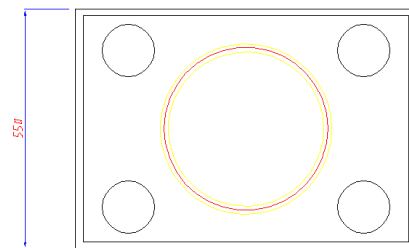

### Features

- ▶ Hi fidelity
- ▶ Fine component
- ▶ Easy to rigging
- ▶ Heavy duty grill
- ▶ Durable finish
- ▶ 5 years warranty

This series is specially made for installation and system consists of passive 2ways. Enclosure and all components are defined with new ideas and research of new technology to improve line array speaker system's problem. To meet line array's formula enclosure design has been changed dramatically and in waveguide function changed to the top combination between each enclosure. Especially this Line series have passive crossover inside, it makes easy to build system about the amplifier and crossover. To carry out even and wider dispersion in the site of venue this system has horizontal, 148° it is very unique feature in this market and competitors. And all cabinets use water based paint to keep earth's good environment to prevent pollution emission. We are very proud of this system to produce and provide to the customers.

System	2ways passive
Components	Hi:1.5"compression driver, Low:8" woofer
Voice coil diameter	Hi:75mm, Low:60mm
Voice coil material	Copper
Magnetic material	Hi-Neodymium Low-Ferrite
Impedance	16Ω(each 8":16Ω, serial connection)
Coverage	Horizontal-128, Vertical-not to define it with one box
Sensitivity	106 dB @1m/1watt
Maximum SPL	130dB SPL
Powerhandling	400watts@AES
Enclosure shape	Trapezoidal
Enclosure material	Plywood
Rigging point	Customized for line type rigging
Paint	Water based coating
Finish	Texture
Dimensions	780x230x379mm(WHD)
Weight	31Kg

### Specification

System	woofer
Component	15"woofer
Voice coil diameter	100mm
Voice coil material	Copper
Magnetic material	Ferrite
Impedance	4Ω
Coverage	Horizontal-360, Vertical-360
Sensitivity	99 dB @1m/1watt
Maximum SPL	128dB SPL
Powerhandling	700watts@AES
Enclosure shape	Rectangle
Enclosure material	Plywood
Rigging point	Customized for line type rigging
Paint	Water based coating
Finish	Texture
Dimensions	780x550x600mm(WHD)
Weight	37.5Kg
Options	96Khz DSP+Digital amplifier module